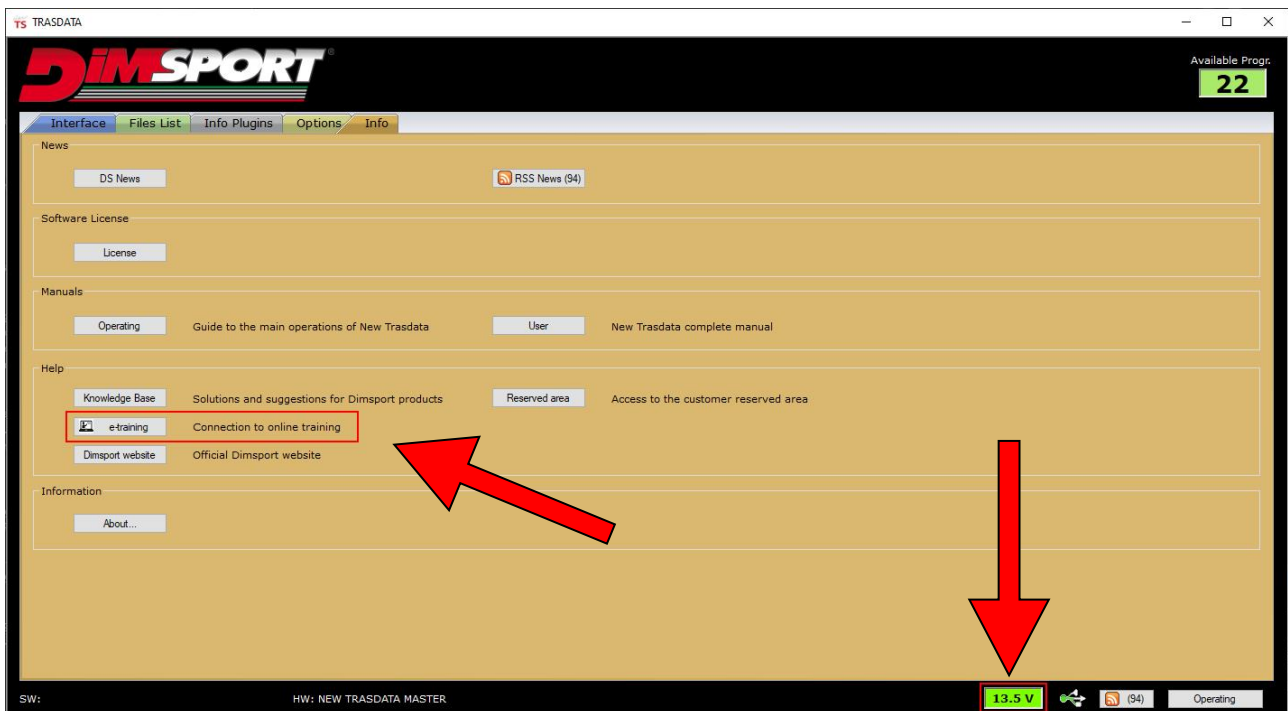

### NEW FUNCTIONS

From this Trasdata software version 3.0.259.0, for a better and safe experience of the tuner, new functions are available:

- device input voltage monitoring
- connection to the new e-learning platform provided by Dimsport